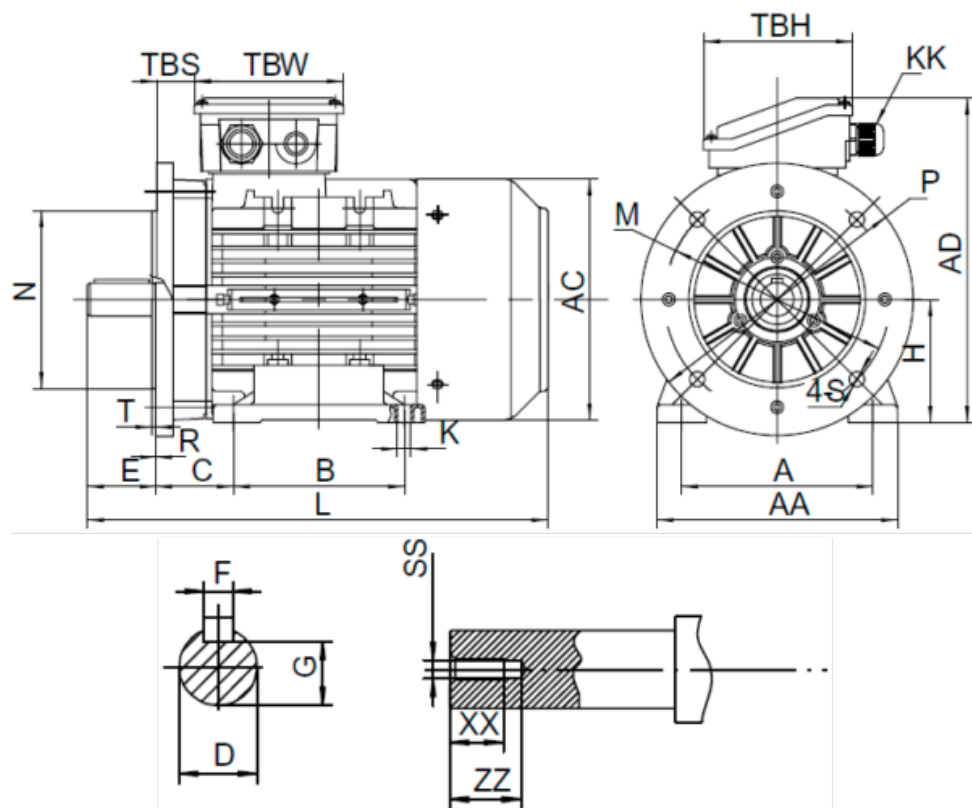

Data Sheet

Article number: 25180015041740

Description: Kleedrive T3A 90L-4 1.5kw 1400 rpm UL/CSA
3x230/400V 50 HZ IP55 B35 Eff=85,3%

Measures

A = 140	F = 8	TBW = 109
AA = 176	G = 20	XX = 19
AC = Ø177	H = 90	ZZ = 25
AD = 235	HD = 145	
B = 125	L = 338	
C = 56	SS = M8	
D = Ø24	TBH = 109	
E = 50	TBS = 28.5	